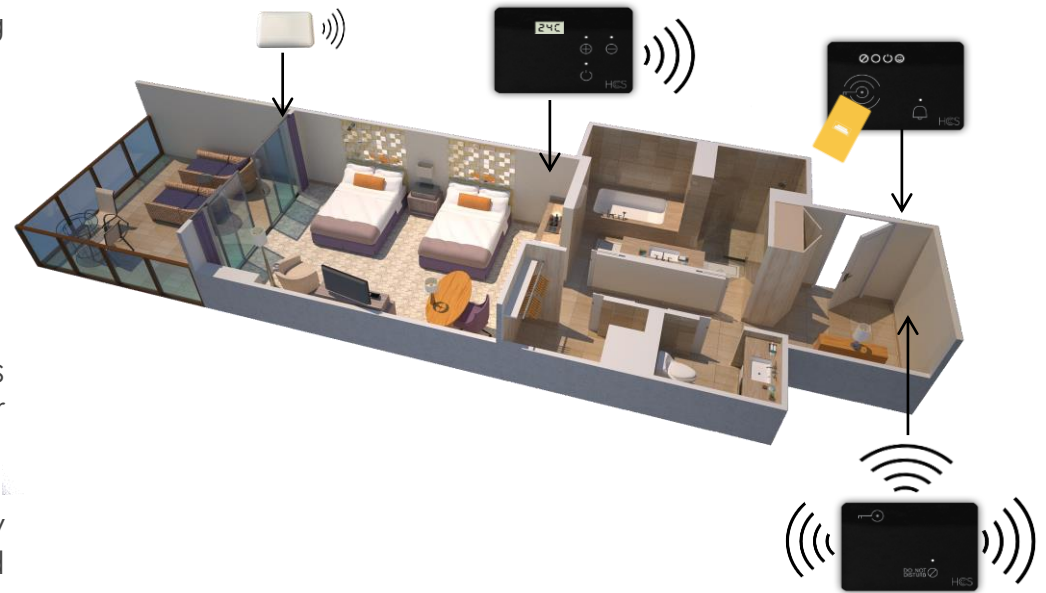

HCS

WIRELESS
BUILDING AUTOMATION SYSTEM
FOR HOTELS

WELCOME TO HOTEL 4.0

HCS is an innovative and patented building automation-system for hotels and resorts.

With HCS, hotel managing becomes:

- ENERGY EFFICIENT
- MORE EFFECTIVE
- SAFER

The use of wireless ZIG-BEE transmission among all its components is a unique and exclusive feature of our system.

Wireless technology makes the system extremely versatile and can be installed in any type of hotel and resort, with no structural intervention.

Through wireless technology, the devices communicate with each other and with the "Suite 224" software at the reception desk, without cables or data network, managing the hotel in real time, through the software and also the innovative APP "SMART".