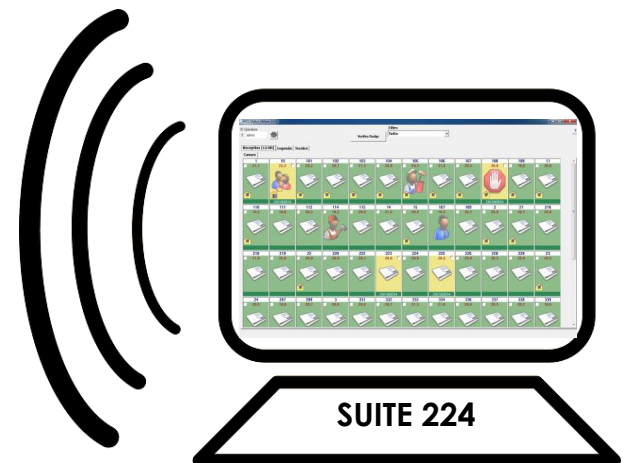

AIR IS NOT A SIMPLE ELECTRONIC LOCK. IT'S A REAL WIRELESS SYSTEM!

WIRELESS
BUILDING AUTOMATION SYSTEM
FOR BOATS

SAILING WIRELESSLY

HCS CRUISE is the wireless system studied for cruise or ferry boats.

It has the same features and benefits of HCS system for hotels, manages and controls access and events in real time (cabins and common areas), gives high security, energy saving and high comfort for the guests.

Thanks to wireless ZIG-BEE technology, as well as the version for hotels, its installation is fast and easy, without cables or data network required.

WIRELESS ACCESS CONTROL

THE EASIEST WAY TO PROVIDE SECURITY